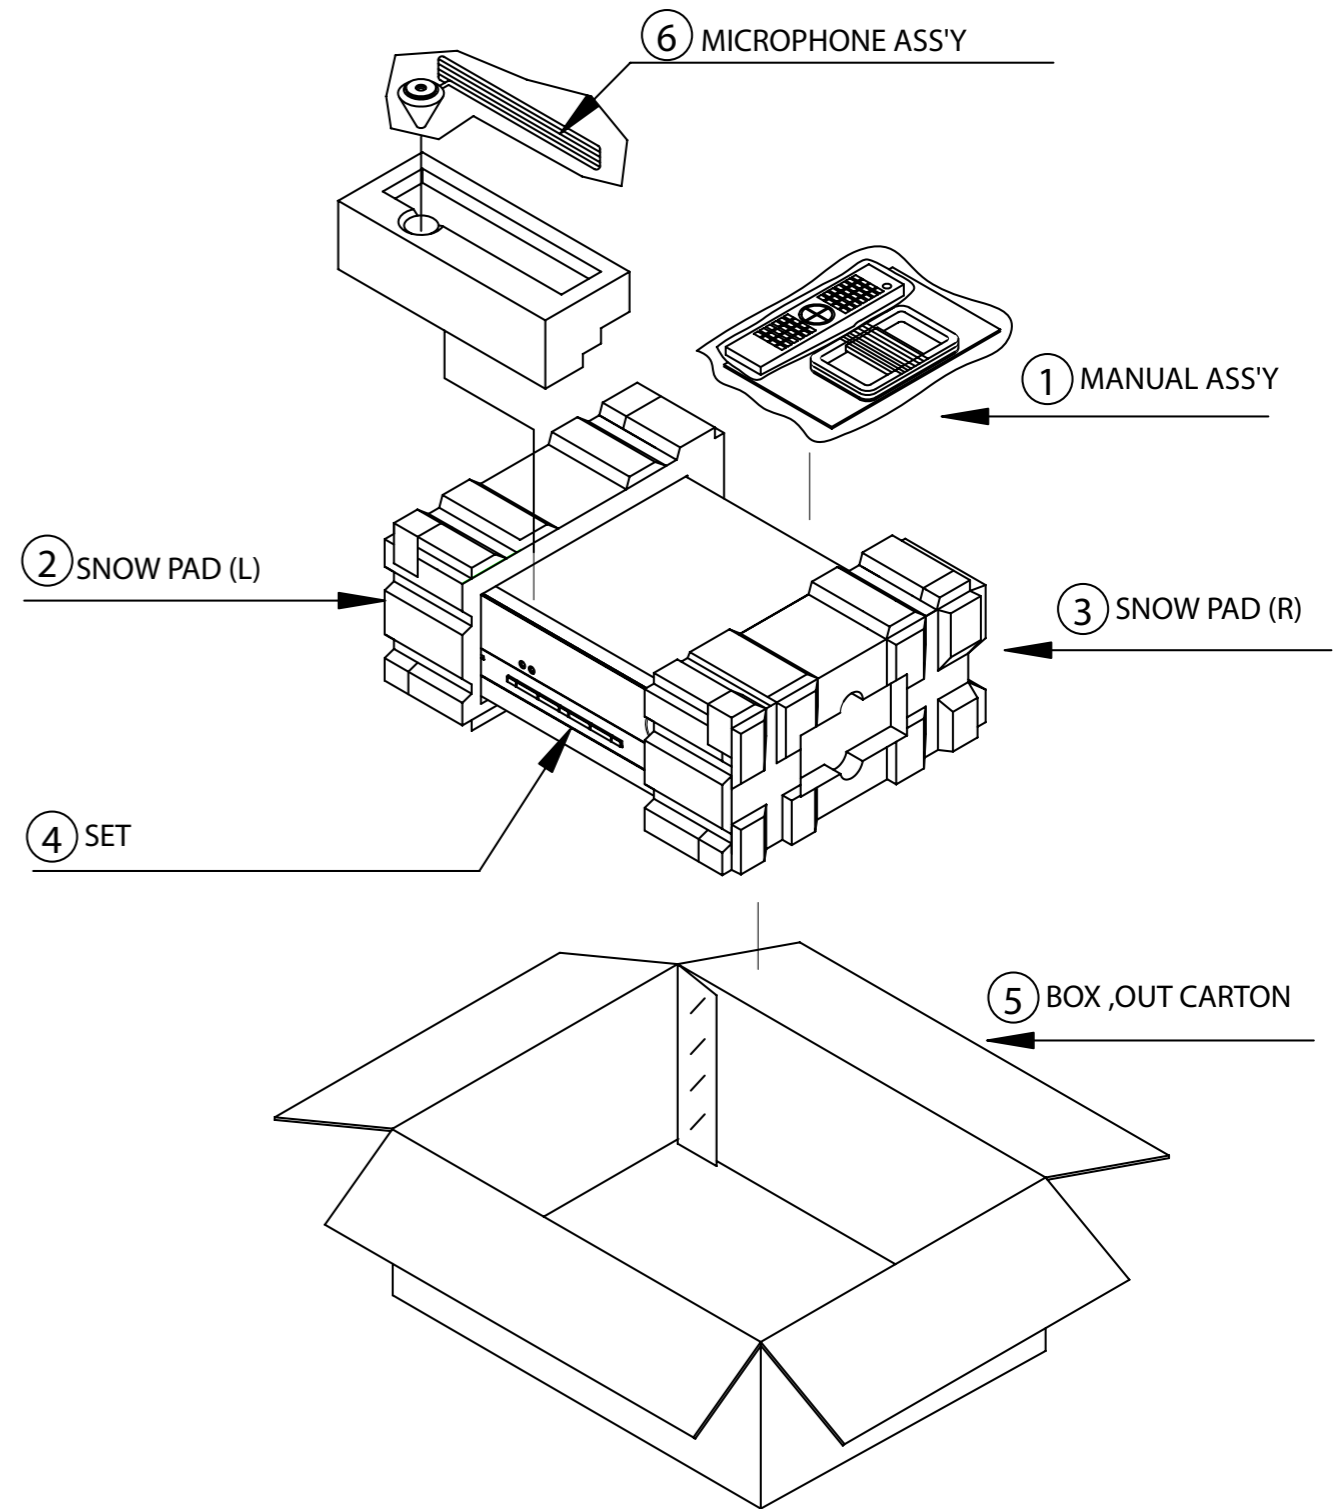

1. Instruction manual ass'y - Accessories

NO	DESCRIPTION	PARTS NO.	Q,ty
1	POLY BAG		1
2	CARD WARRANTY	CQE1A172X	1
3	AM LOOP ANTENNA	CSA1A020Z	1
4	INSTRUCTION MANUAL		1
5	FM 1 POL ANT(UL)	CSA1A019Z	1
6	REMOCON TRANSMITTER ASS'Y	CARTAVR254	1
7	SHEET GUIDE(QUICK START GUIDE)	CQE1A380Z	1
8	STAPLE		3
9	COVER ASS'Y	CGRAVR154ZA	1
	1 COVER A	CGR1A331H63	1
	2 COVER B	CGR1A332H63	1
	3 SHEET,FRONT COVER	CQE1A219Z	1
	4 PAD,COVER	CPS1A676	1
	5 BAG,POLY		1
10	IMAGE BROCHURES		1

Item	Description	Part Number	Qty
1	Manual, remote, antenna ass'y		1
2	Foam End Pad, Left	CPS5A564Z	1
3	Foam End Pad, Right	CPS5A565Z	1
4	AVR254 Receiver	AVR 254	1
5	AVR254 Outer Carton	CPG1A854Y	1
6	Microphone Assembly	CJXAVR340MICRO	1